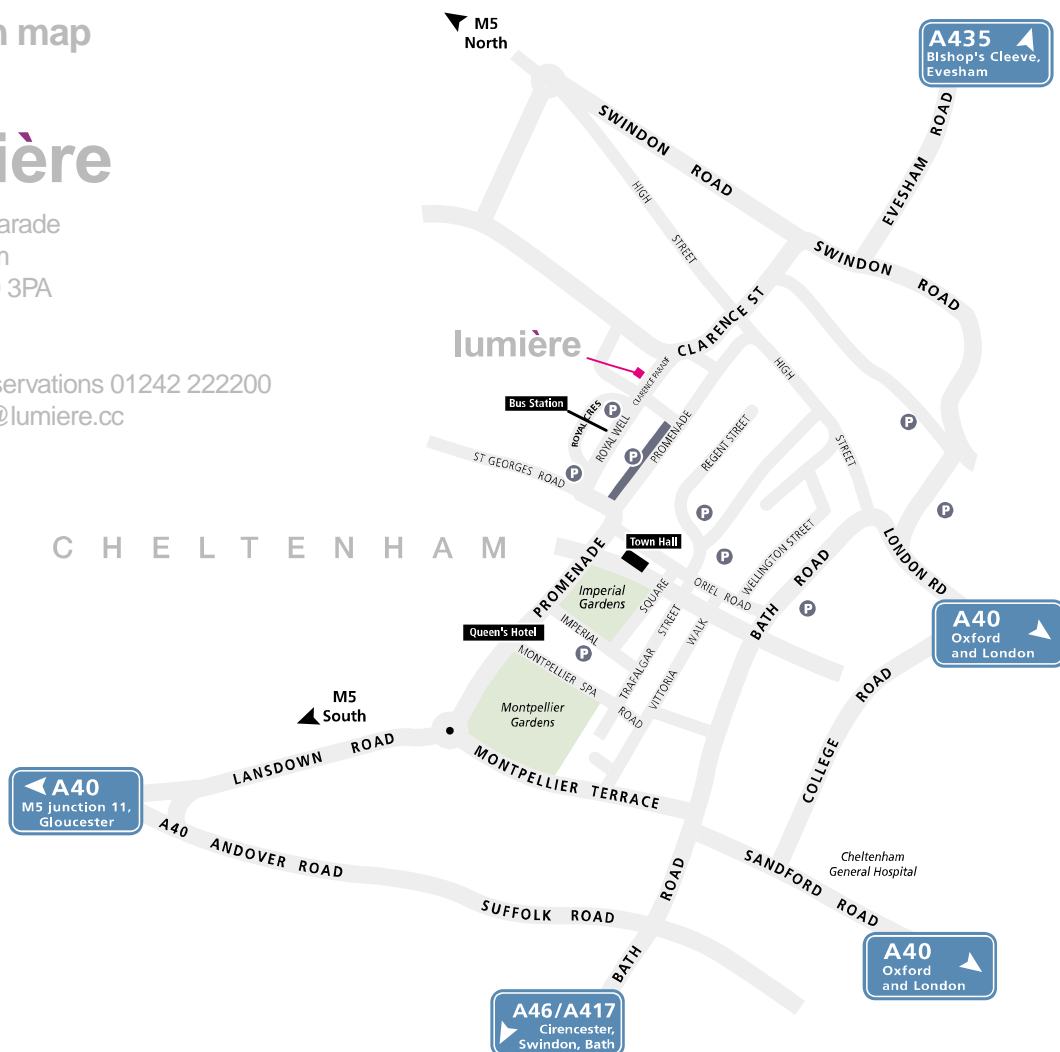

location map

lumière

Clarence Parade
Cheltenham
Glos GL50 3PA

info and reservations 01242 222200
email: info@lumiere.cc

how to find us

lumière is located in the very centre of cheltenham, on clarence parade, parallel to the famous tree lined promenade and opposite the cheltenham newspaper (echo) building

if you are driving, we are on the inner ring road a block after the bus station on the left

there is limited parking after 6pm on the street opposite the restaurant or in several car parks nearby

lumière